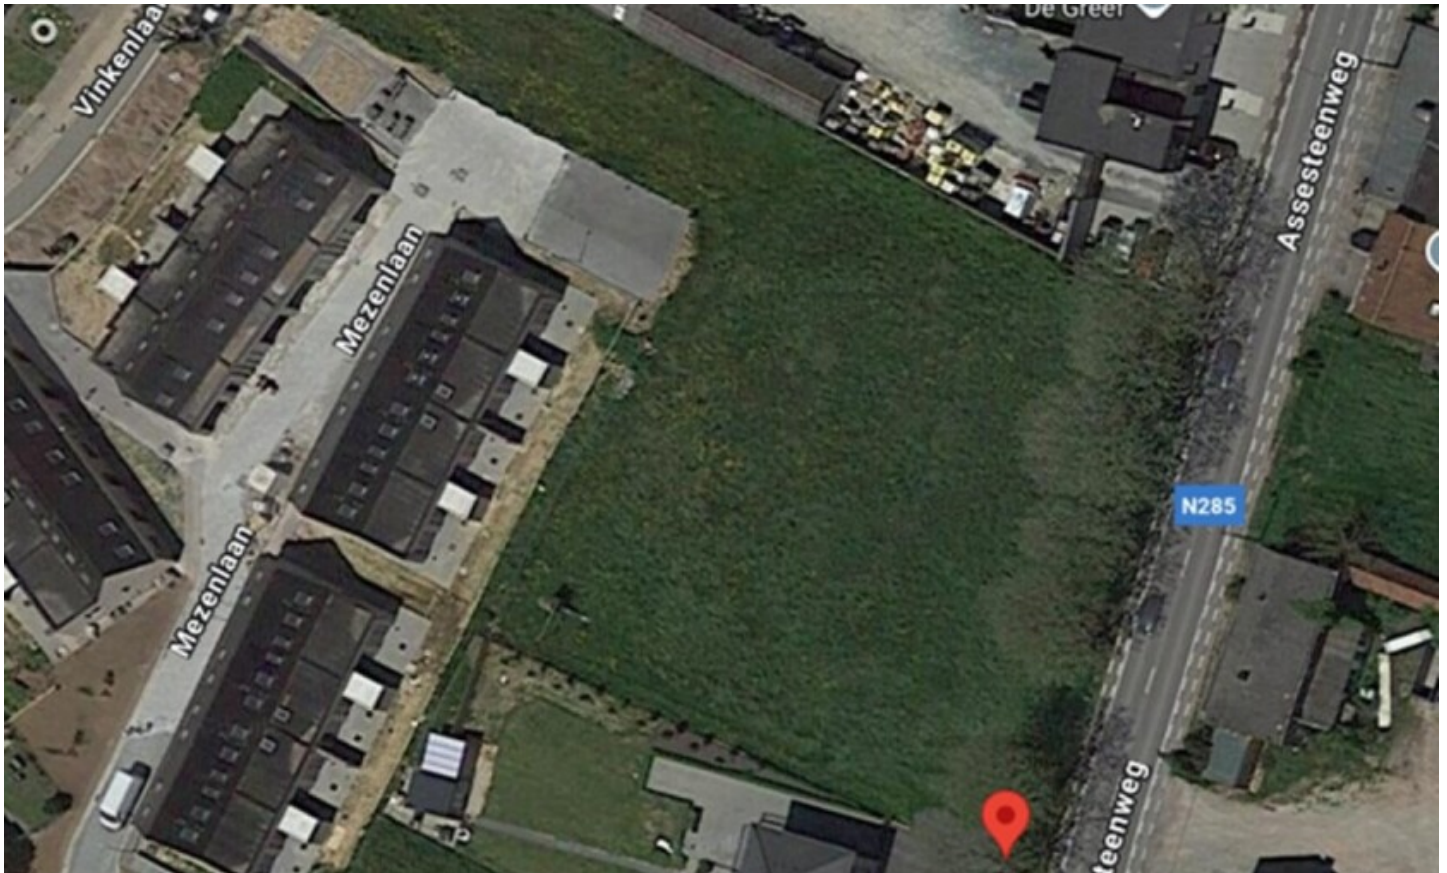

Availability: at the contract

Surf. Plot: 638m²

Neighbourhood: Suburb

Description

Financial

Price: Make an offer starting from € 205.500,00

VAT applied: No

Available: At the contract

Building

State: Good state

Location

Environment: Suburb, residential area

Terrain

Ground area: 638,00 m²

Technics

Sewage: Yes