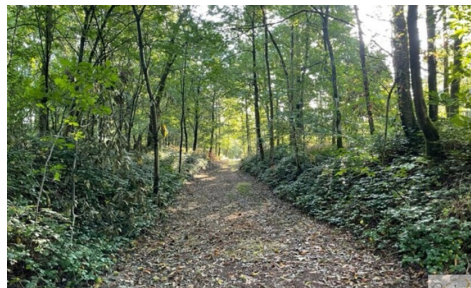

For sale - Playing ground

€ 1.250.000

Chêne Houdiez , 7120 Estinnes

Ref. 6664599

Availability: at the contract

Surf. Plot: 250000m²

Neighbourhood: woods